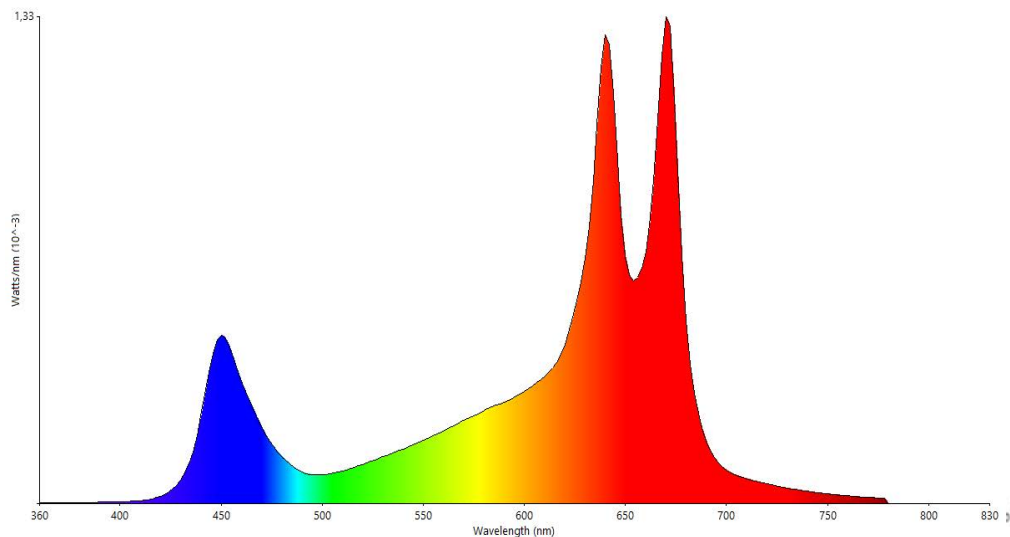

Technical Specifications ePapillon HortiLED 2700K + DRB

- 25% more energy-efficient than other LED products
- Long life (50,000 hours)
- Rated 90% after 25.000 hours
- No additional cooling required
- PAR Output of 180 micromol/s
- Powerconsumption 90 W
- 2,0 micromol/W system efficiency
- 63% 2700K + 11% Blue + 13% Red + 13% Deep red
- 80 degrees beam angle

Rated Mains voltage	220V-240V
Voltage range (+/- 10%)	198V-264V
Frequency	50Hz – 60Hz
Current	0,4 A typical @ 240V
Rated Power	93W @ 240V
Power factor	>0,95
Weight	2,0 kg (4.4 lbs.)
Dimensions (lxwxh)	120,0 x 5,5 x 4,5 cm (47.2 x 2.2 x 1.8 inch)
www.epapillon.com	